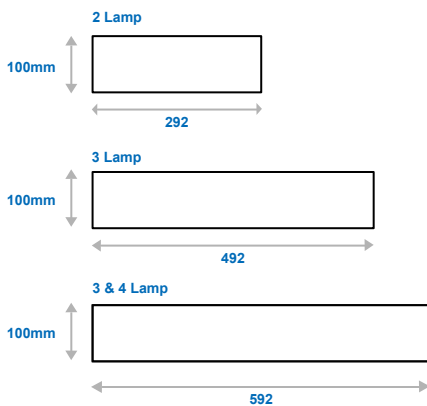

Front View: